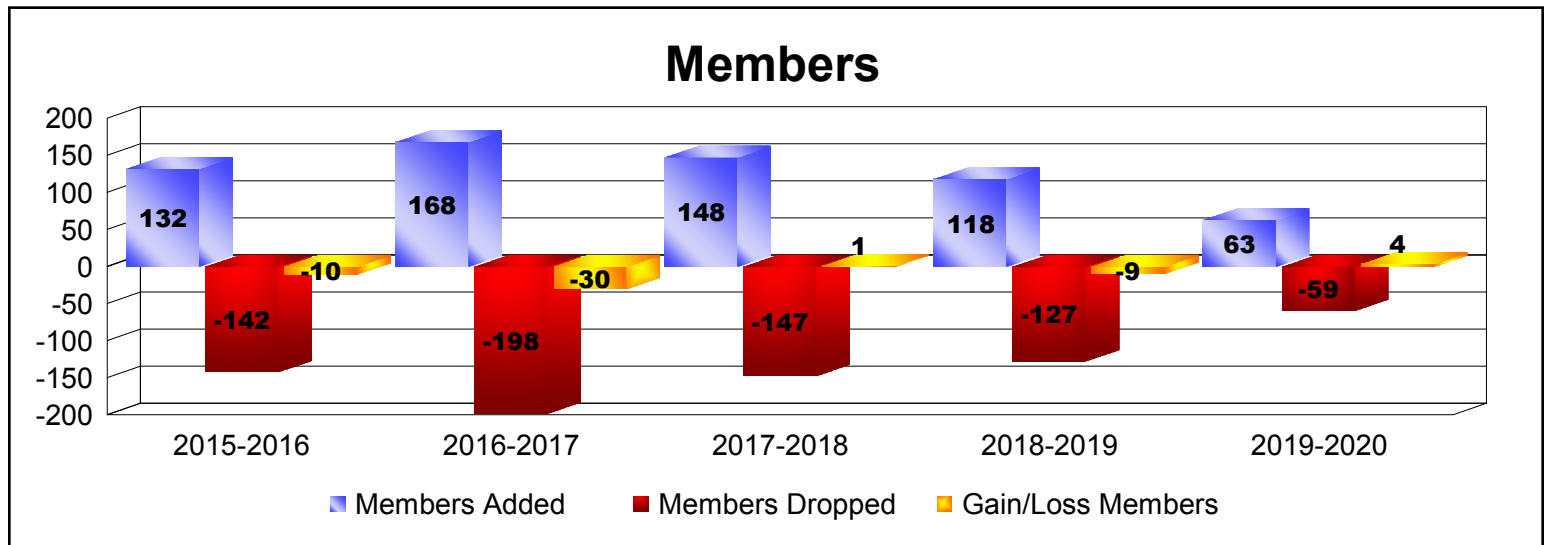

Year	New Clubs	Dropped Clubs	Gain/ Loss Clubs	New Members	Charter Members	Reinstate Members	Transfer Members	Total Member Added	Total Members Dropped	Gain/ Loss Members
2015-2016	0	0	0	106	5	10	11	132	-142	-10
2016-2017	0	0	0	146	4	10	8	168	-198	-30
2017-2018	0	0	0	132	3	6	7	148	-147	1
2018-2019	0	0	0	114	0	1	3	118	-127	-9
2019-2020	0	0	0	51	2	7	3	63	-59	4
Average	0	0	0	110	3	7	6	126	-135	-9

Year	New Clubs	Dropped Clubs	Gain/ Loss Clubs	New Members	Charter Members	Reinstate Members	Transfer Members	Total Member Added	Total Members Dropped	Gain/ Loss Members
2015-2016	0	0	0	0	0	0	0	0	-4	-4
2016-2017	0	0	0	6	0	0	0	6	-1	5
2017-2018	0	0	0	3	0	0	0	3	-3	0
2018-2019	1	0	1	2	36	0	1	39	-7	32
2019-2020	0	0	0	0	0	0	0	0	-1	-1
Average	0	0	0	2	7	0	0	10	-3	6