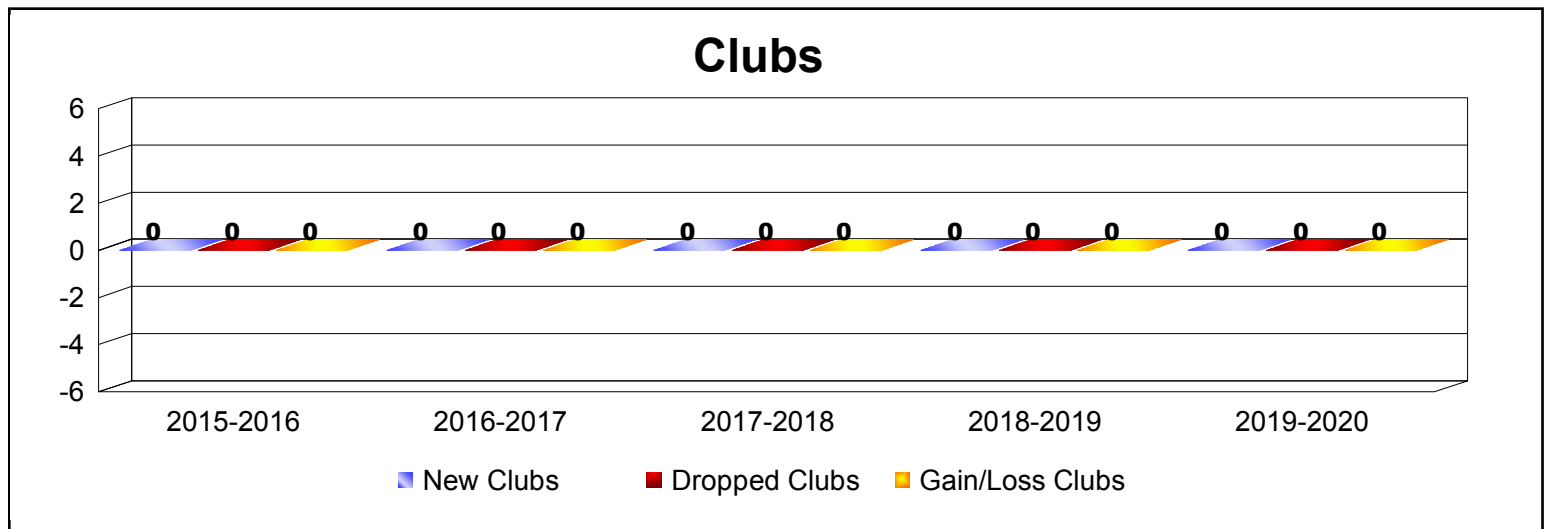

Year	New Clubs	Dropped Clubs	Gain/ Loss Clubs	New Members	Charter Members	Reinstate Members	Transfer Members	Total Member Added	Total Members Dropped	Gain/ Loss Members
2015-2016	0	0	0	106	5	10	11	132	-142	-10
2016-2017	0	0	0	146	4	10	8	168	-198	-30
2017-2018	0	0	0	132	3	6	7	148	-147	1
2018-2019	0	0	0	114	0	1	3	118	-127	-9
2019-2020	0	0	0	51	2	7	3	63	-59	4
Average	0	0	0	110	3	7	6	126	-135	-9

Year	New Clubs	Dropped Clubs	Gain/ Loss Clubs	New Members	Charter Members	Reinstate Members	Transfer Members	Total Member Added	Total Members Dropped	Gain/ Loss Members
2015-2016	0	0	0	0	0	0	0	0	-4	-4
2016-2017	0	0	0	6	0	0	0	6	-1	5
2017-2018	0	0	0	3	0	0	0	3	-3	0
2018-2019	1	0	1	2	36	0	1	39	-7	32
2019-2020	0	0	0	0	0	0	0	0	-1	-1
Average	0	0	0	2	7	0	0	10	-3	6