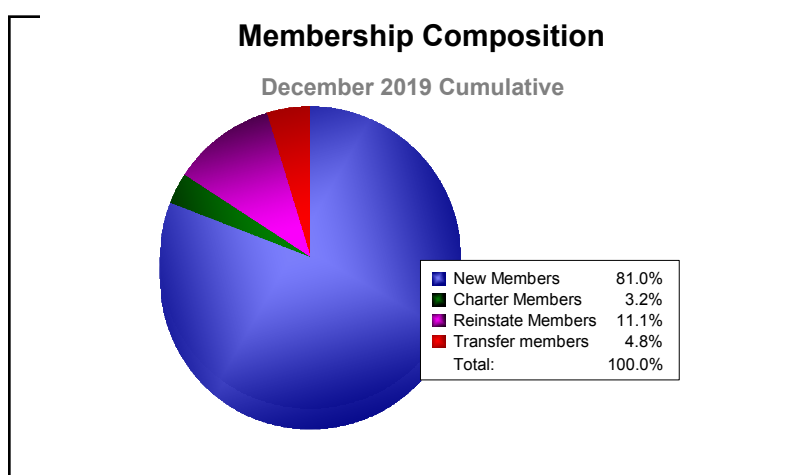

Year	New Clubs	Dropped Clubs	Gain/ Loss Clubs	New Members	Charter Members	Reinstate Members	Transfer Members	Total Member Added	Total Members Dropped	Gain/ Loss Members
2015-2016	0	0	0	106	5	10	11	132	-142	-10
2016-2017	0	0	0	146	4	10	8	168	-198	-30
2017-2018	0	0	0	132	3	6	7	148	-147	1
2018-2019	0	0	0	114	0	1	3	118	-127	-9
2019-2020	0	0	0	51	2	7	3	63	-59	4
Average	0	0	0	110	3	7	6	126	-135	-9

Year	New Clubs	Dropped Clubs	Gain/ Loss Clubs	New Members	Charter Members	Reinstate Members	Transfer Members	Total Member Added	Total Members Dropped	Gain/ Loss Members
2015-2016	0	0	0	0	0	0	0	0	-4	-4
2016-2017	0	0	0	6	0	0	0	6	-1	5
2017-2018	0	0	0	3	0	0	0	3	-3	0
2018-2019	1	0	1	2	36	0	1	39	-7	32
2019-2020	0	0	0	0	0	0	0	0	-1	-1
Average	0	0	0	2	7	0	0	10	-3	6