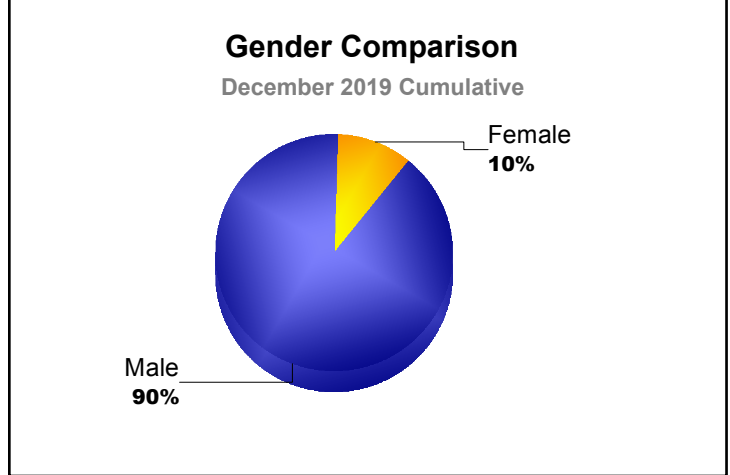

Year	New Clubs	Dropped Clubs	Gain/ Loss Clubs	New Members	Charter Members	Reinstate Members	Transfer Members	Total Member Added	Total Members Dropped	Gain/ Loss Members
2015-2016	0	0	0	106	5	10	11	132	-142	-10
2016-2017	0	0	0	146	4	10	8	168	-198	-30
2017-2018	0	0	0	132	3	6	7	148	-147	1
2018-2019	0	0	0	114	0	1	3	118	-127	-9
2019-2020	0	0	0	51	2	7	3	63	-59	4
Average	0	0	0	110	3	7	6	126	-135	-9